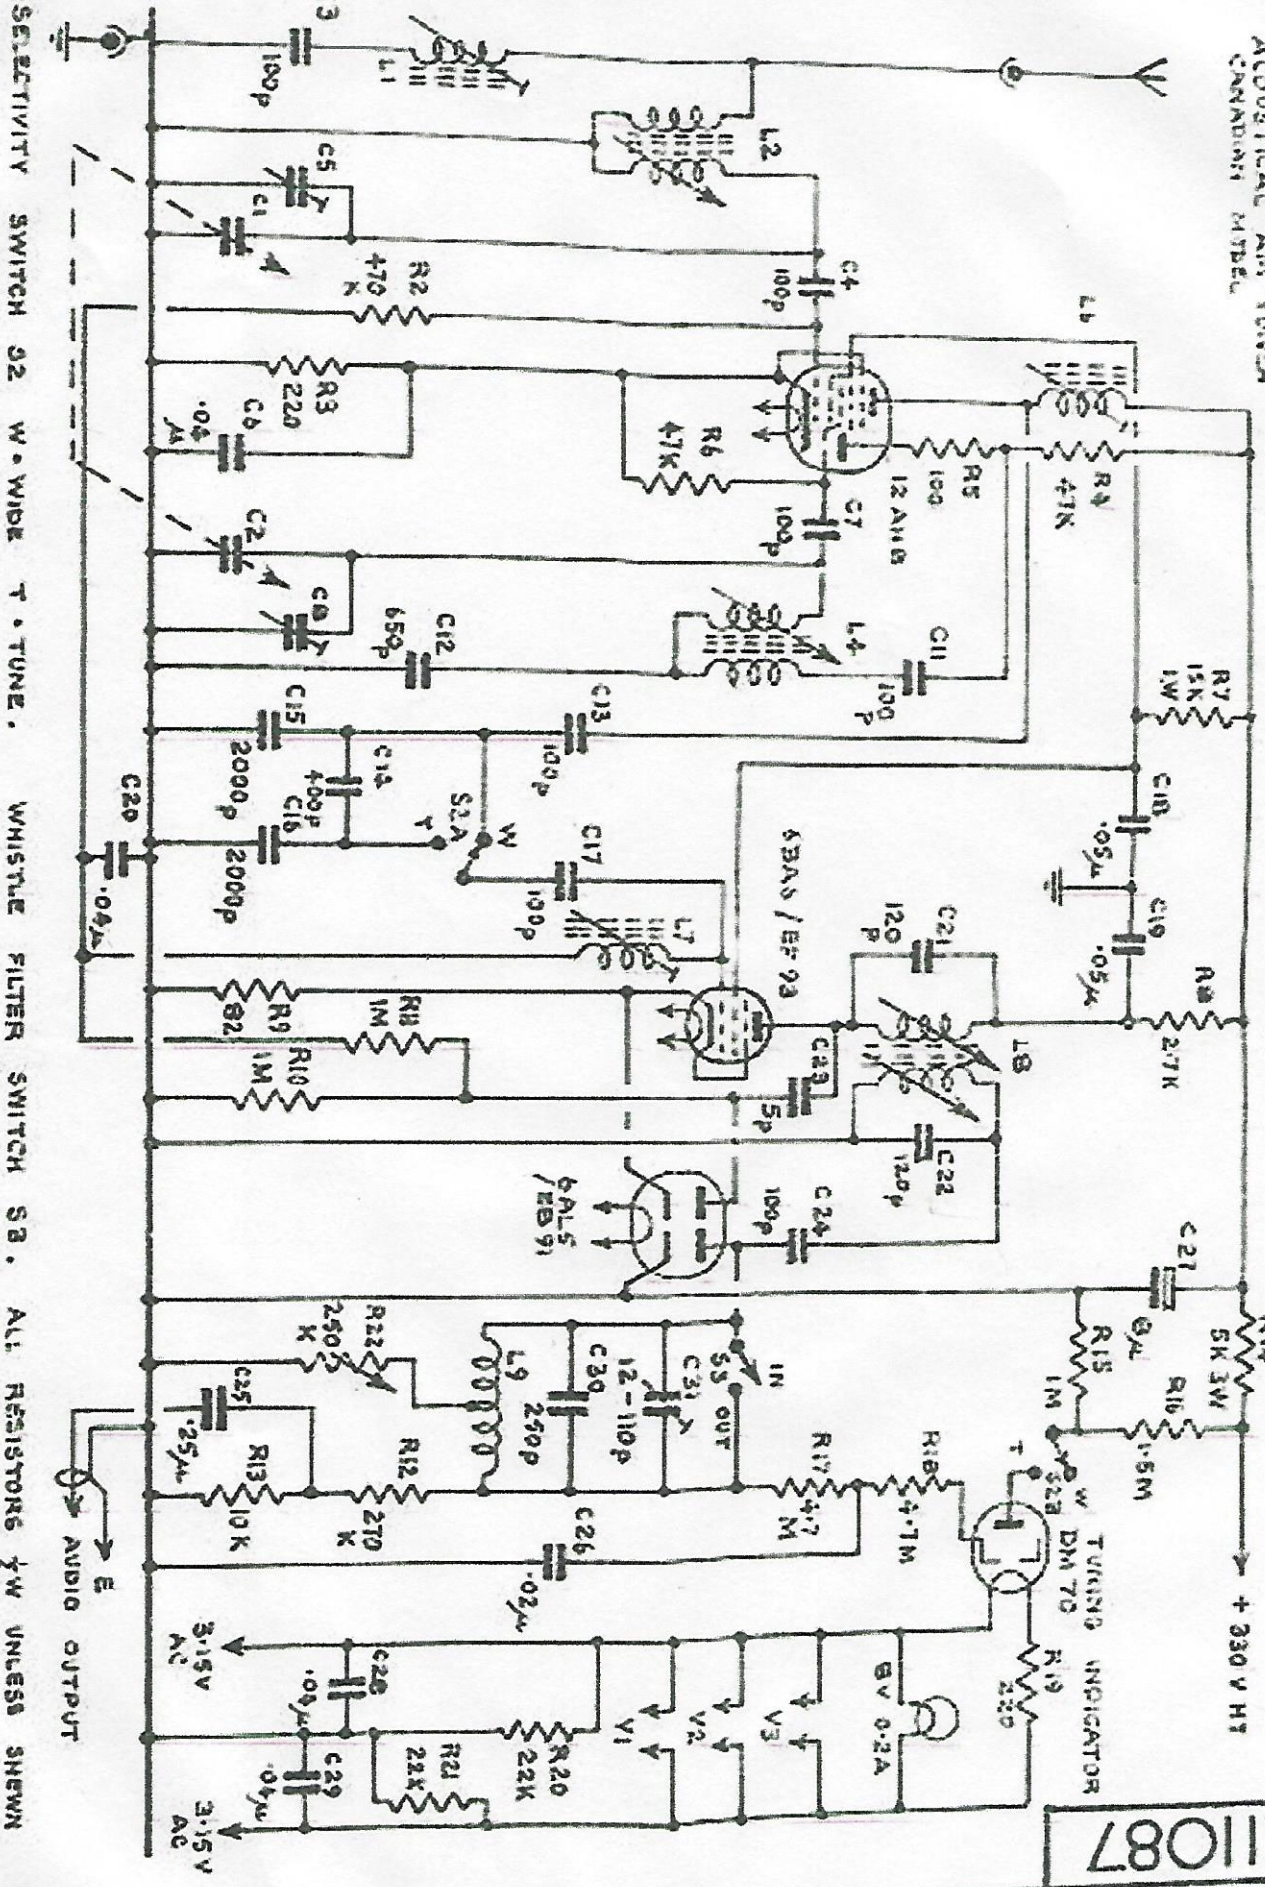

ACOUSTICAL AIR TUNER
 CONRADIN MTEC

A11087

SELECTIVITY SWITCH S2 W. WIDE T. TUNE. WHISTLE FILTER SWITCH S3. ALL RESISTORS 1/2 W UNLESS SHOWN

AUDIO OUTPUT

SERVICE MANUAL

&

INSTRUCTIONS

OPERATING

AM TUNER

ACOUSTICAL