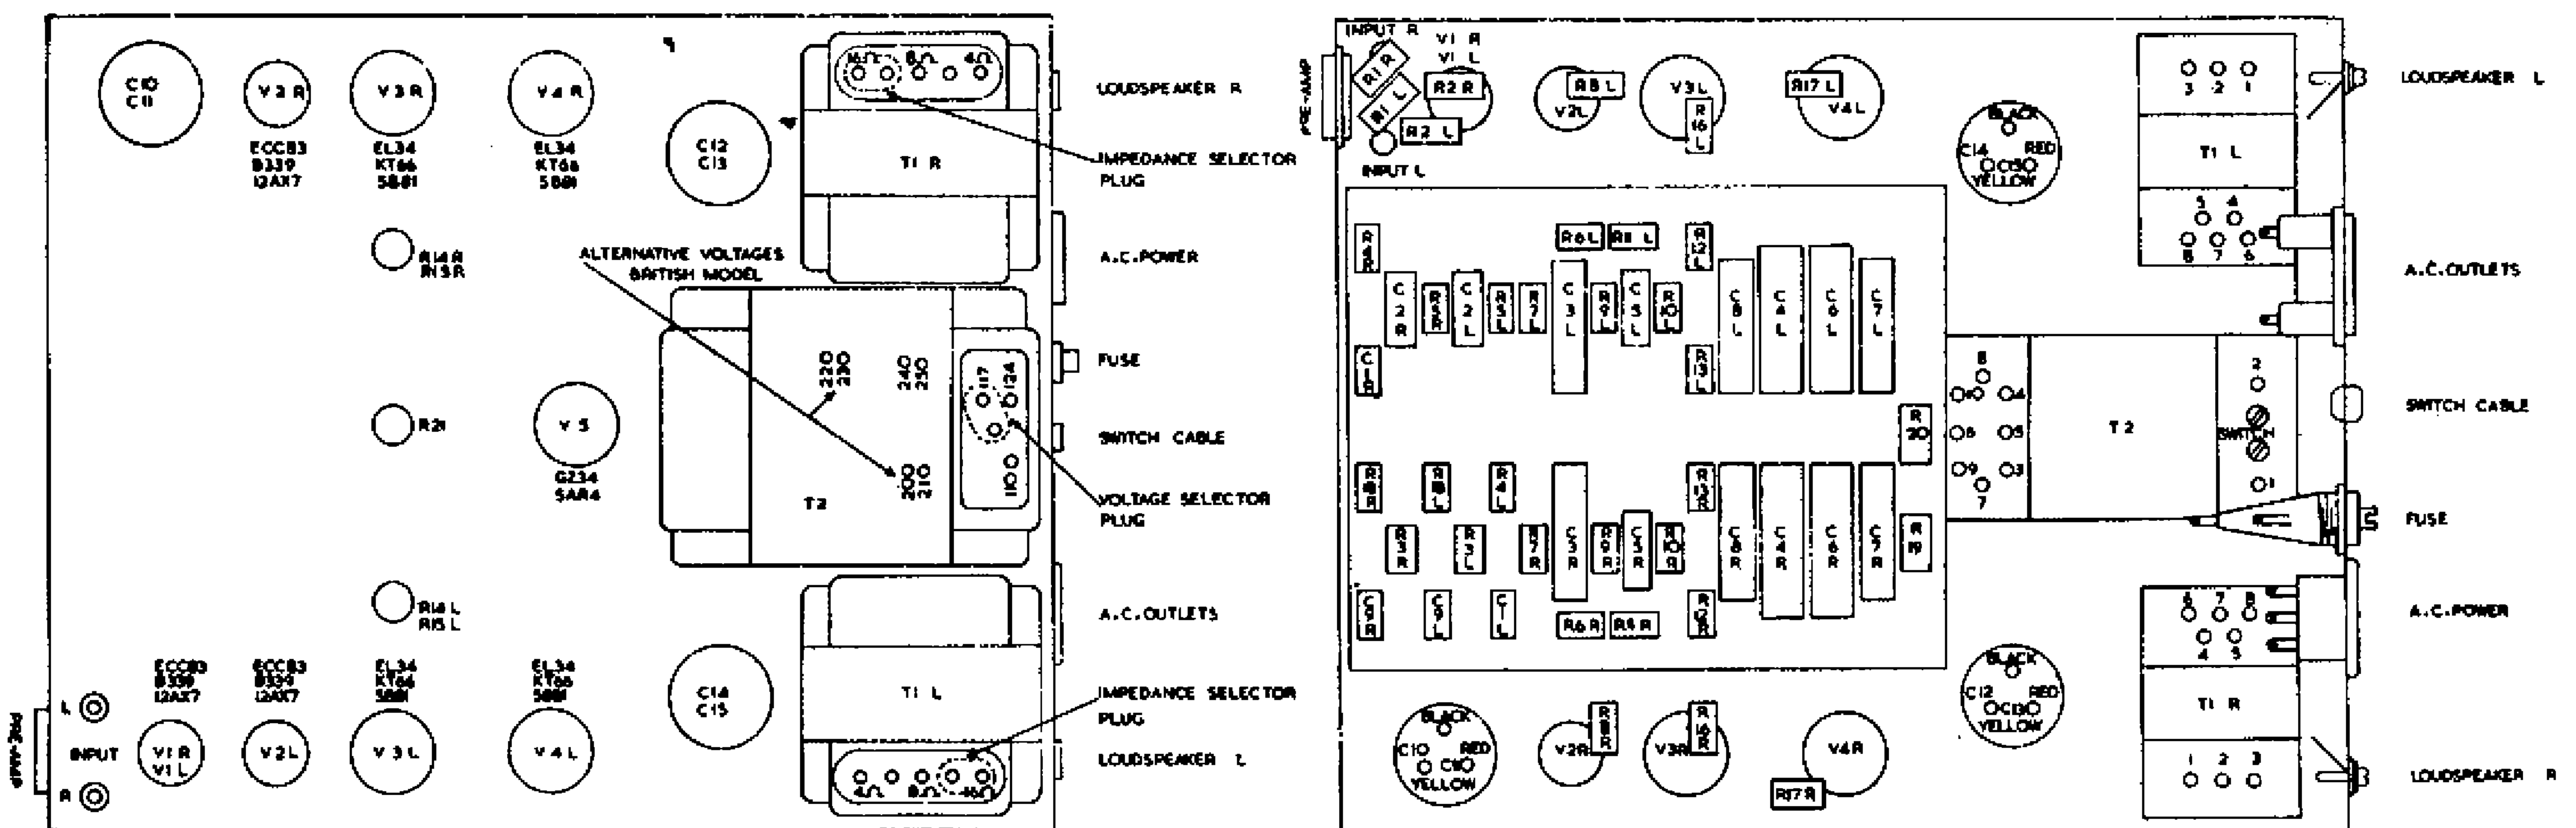

CIRCUIT DIAGRAM

TOP CHASSIS VIEW

UNDER CHASSIS VIEW

H. J. LEAK & CO. LTD.
BRUNEL ROAD, WESTWAY FACTORY ESTATE,
LONDON, W.3

Telephone:
SHEpherds Bush 1173/4/5

Telegrams:
Inland: Sinusoidal, Ealux, London
Foreign: Sinusoidal, London