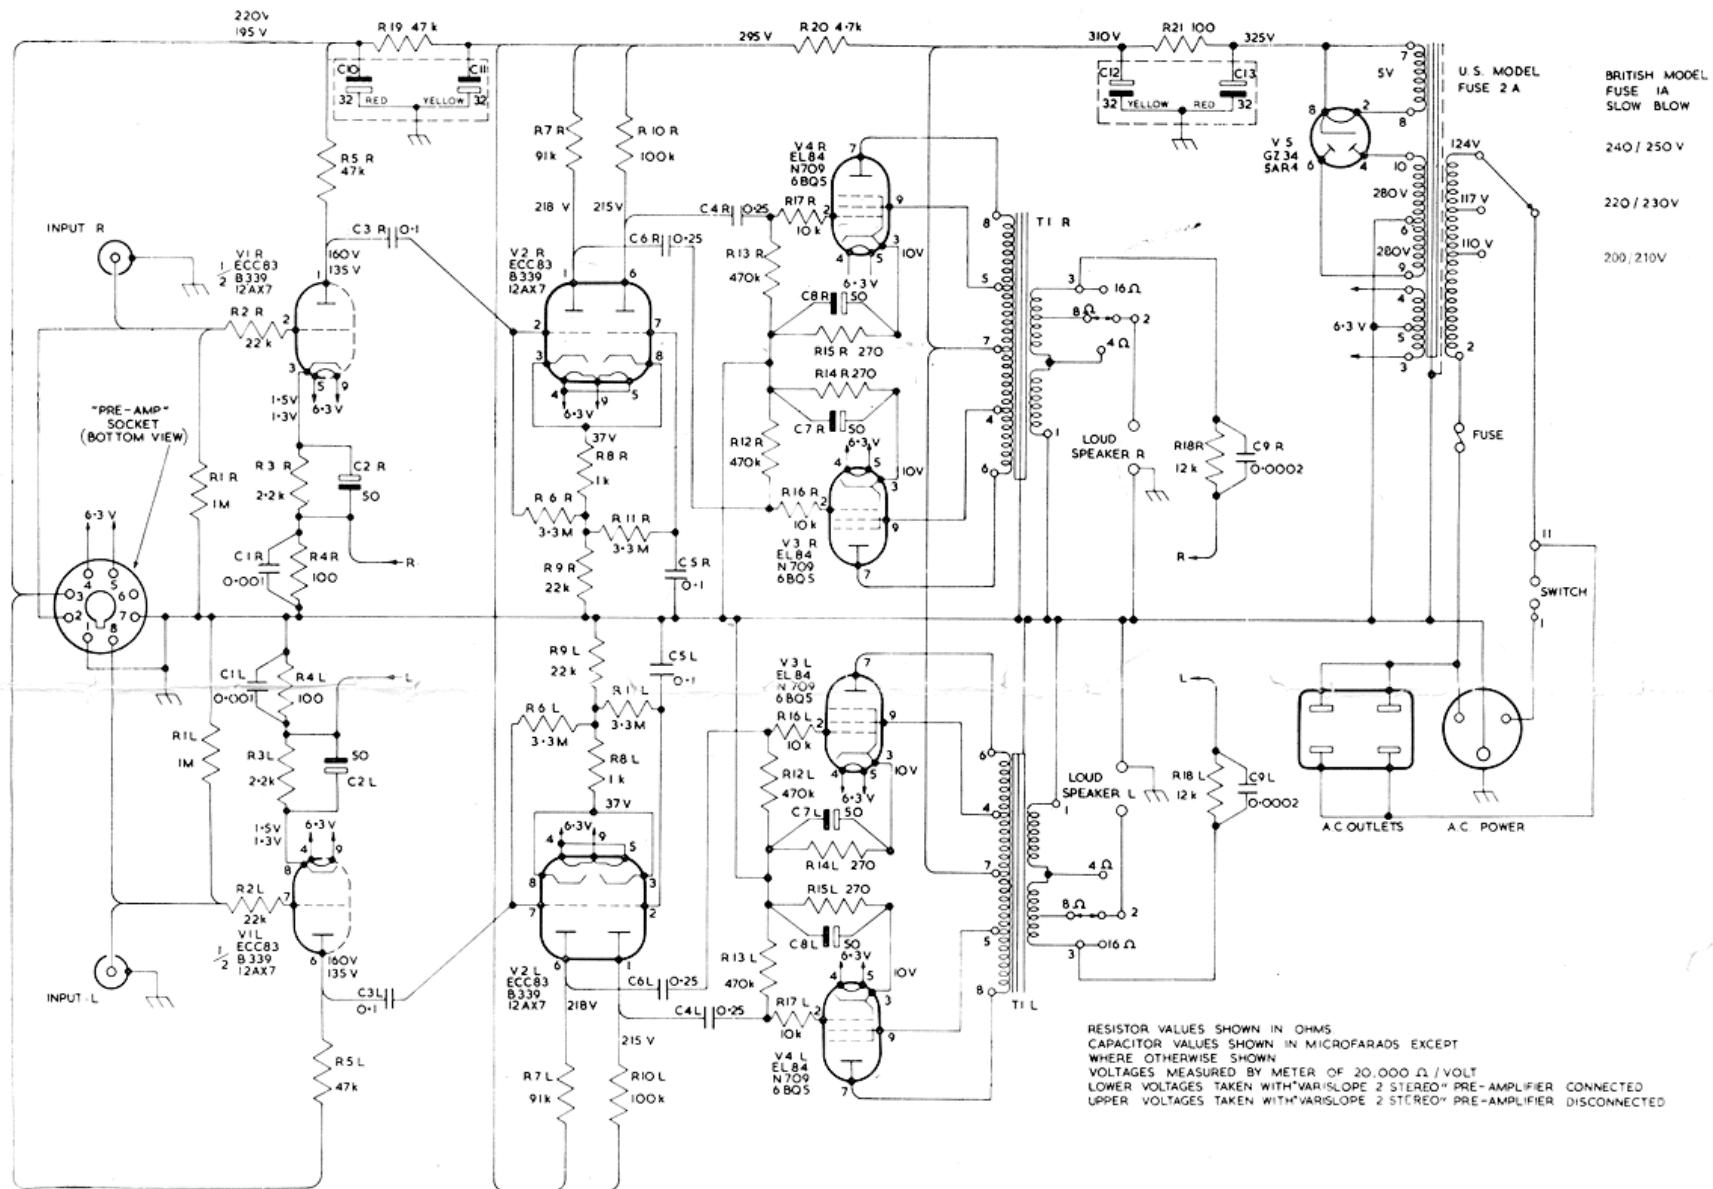

Leak Stereo 20: circuit for 3921 output transformers

CIRCUIT DIAGRAM

Leak Stereo 20: circuit for 8778 output transformers

## TOP CHASSIS

## UNDER CHASSIS