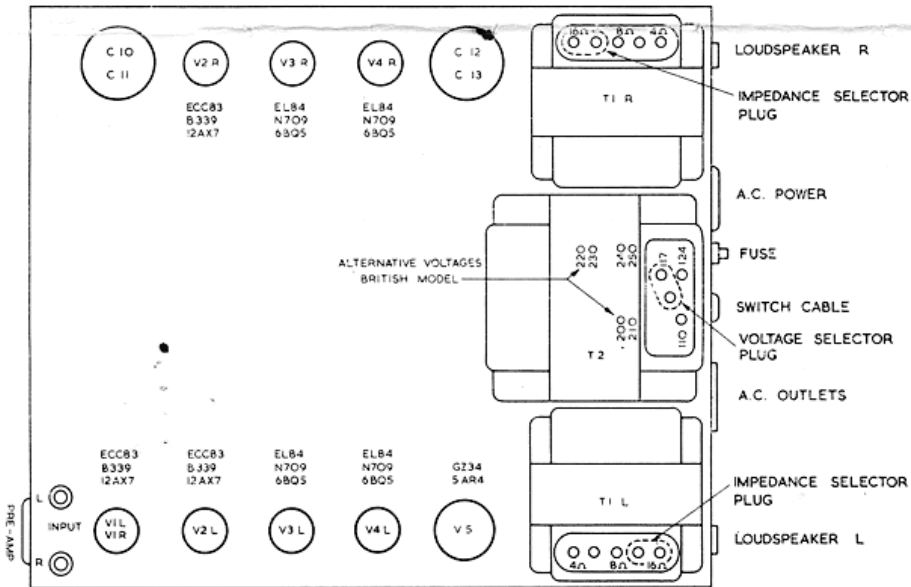

Leak Stereo 20: circuit for 3921 output transformers

CIRCUIT DIAGRAM

Leak Stereo 20: circuit for 8778 output transformers

## TOP CHASSIS