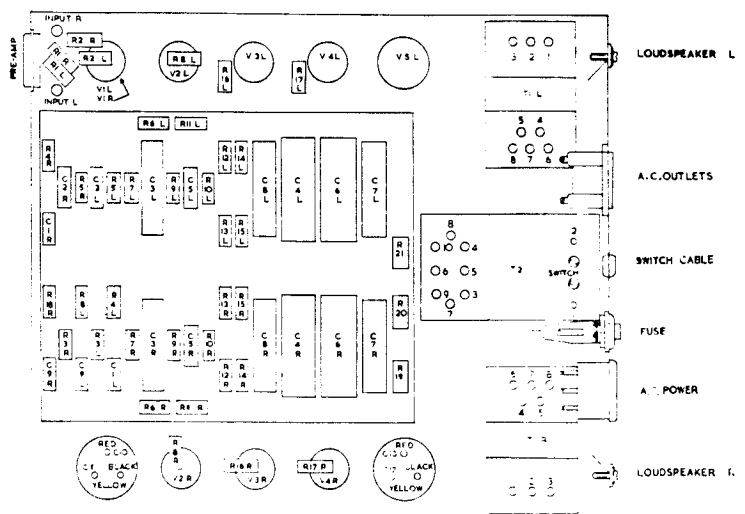

CIRCUIT DIAGRAM

TOP CHASSIS VIEW

UNDER CHASSIS VIEW

H. J. LEAK & CO. LTD.
 BRUNEL ROAD, WESTWAY FACTORY ESTATE,
 LONDON, W.3

Telephone:
 SHEpherds Bush 1173 4 5

Telegrams:
 Inland: Sinusoidal. Ealux. Lo. don
 Foreign: Sinusoidal. London