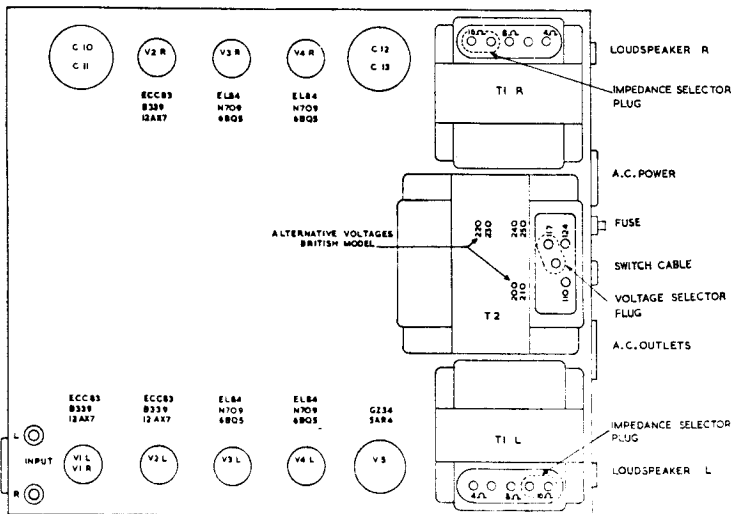

CIRCUIT DIAGRAM

TOP CHASSIS VIEW

UNDER CHASSIS VIEW

H. J. LEAK & CO. LTD.
 BRUNEL ROAD, WESTWAY FACTORY ESTATE,
 LONDON, W.3

Telephone:
 SHEpherds Bush 1173 4 5

Telegrams:
 Inland: Sinusoidal. Ealux. Lo. don
 Foreign: Sinusoidal. London